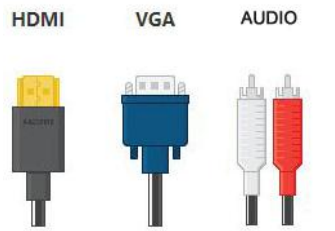

6. Support OS: Win7/8/10, Linux (trial version or licenses)

M LCD Monitor Feature

1. HDMI*2, VGA, Audio in/out inputs
2. 7/24 hours design
3. Support devices: mini PC/computer/Android box/Raspberry PI/Media player box