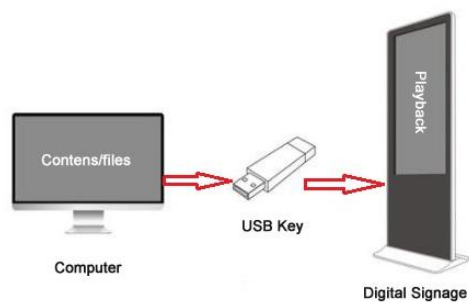

Packing details Wooden box size:
Unit/box:
G.W./box:

二 4 Configuration Options

N Android Digital Signage

1. Solution: RK3188/RK3288
2. Android OS 4.4/5.1/6.0
3. RAM 1GB/2GB/4GB(DDR)
4. Flash 8GB/16GB/32GB/64GB
5. WiFi 802.11b/g/n
6. Mobile network 3G/4G optional
7. HDMI output
8. Contents Management Software(CMS) optional

P All-in-one PC Windows/Linux

1. CPU: Intel Celeron J1900/Intel Core i3/i5/i7
2. Chipset: 1037U+NM70/Haswell-u
3. System memory: 2GB/4GB/8GB/16GB
4. SSD: 120GB/240GB; HD: 500GB/1TB
5. Input connectors: VGA/HDMI/USB/RJ45/Audio

6. Support OS: Win7/8/10, Linux (trial version or licenses)

M LCD Monitor Feature

1. HDMI*2, VGA, Audio in/out inputs
2. 7/24 hours design
3. Support devices: mini PC/computer/Android box/Raspberry PI/Media player box

S Plug And Play Advertising Display

1. Auto playback and loop 1080P video/picture/music
2. Play from SD card reader/USB ports
3. Auto update contents from USB key to inserted SD memory card
4. Set time power ON/OFF at specific time
5. Support rolling caption in different color and effect
6. Support minimum sound volume
7. Support portrait/landscape display
8. HDMI input for contents from other sources